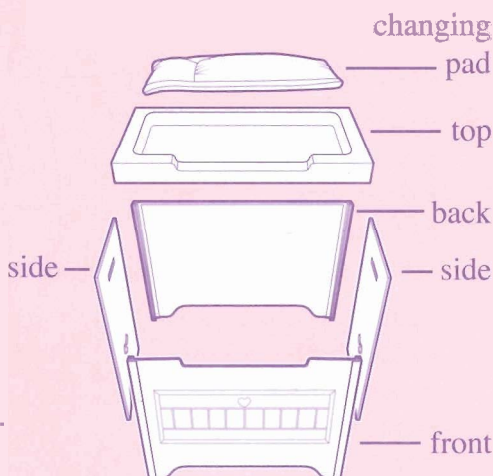

PLAYSKOOL

Rose Petal™

COTTAGE

A PART OF THE DREAM TOWN™ COLLECTION

ROSE PETAL™ NURSERY

AGES 3+

CHANGING TABLE

Includes:

- Table Top, 2x Table Side, Table Front, Table Back, Changing Pad

CHANGING TABLE ASSEMBLY

1. Lay back panel flat on floor.
2. Press side panels into grooves on back panel.
3. Press grooves on front panel onto side panels.
4. Set upright, and attach top. Press firmly into place.

Adult Assembly Required

NOTE: Changing Table and Cradle are toys for use with dolls only.

ROSE PETAL™ NURSERY

CRADLE

Includes:

- Cradle Base, 2x Cradle Side, 2x Cradle End, Cradle top cover, side - 2x Cradle top cover, end - 2x

CRADLE ASSEMBLY

1. Snap top cover together.

a. Lower knob at end of straight piece into slot on curved piece and snap into place.

b. Connectors are keyed to fit in the correct orientation only.

2. Press cradle ends into base.