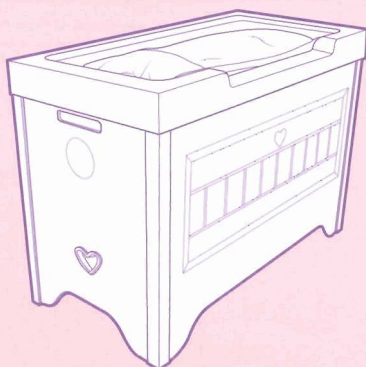

PLAYSKOOL

Rose Petal™

COTTAGE

A PART OF THE DREAM TOWN™ COLLECTION

ROSE PETAL™ NURSERY

AGES 3+

CHANGING TABLE

Includes:

- Table Top, 2x Table Side, Table Front, Table Back, Changing Pad

CHANGING TABLE ASSEMBLY

1. Lay back panel flat on floor.
2. Press side panels into grooves on back panel.
3. Press grooves on front panel onto side panels.
4. Set upright, and attach top. Press firmly into place.

Adult Assembly Required

NOTE: Changing Table and Cradle are toys for use with dolls only.

ROSE PETAL™ NURSERY

CRADLE

Includes:

- Cradle Base, 2x Cradle Side, 2x Cradle End, Cradle top cover, side - 2x Cradle top cover, end - 2x

CRADLE ASSEMBLY

1. Snap top cover together.

a. Lower knob at end of straight piece into slot on curved piece and snap into place.

b. Connectors are keyed to fit in the correct orientation only.

2. Press cradle ends into base.